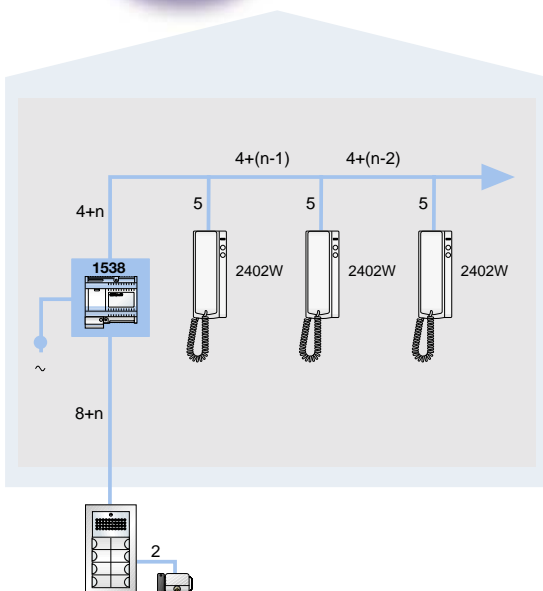

AVAILABLE BOTH IN SURFACE AND FLUSH-MOUNTED VERSIONS

3 12
From 3 to 12 users