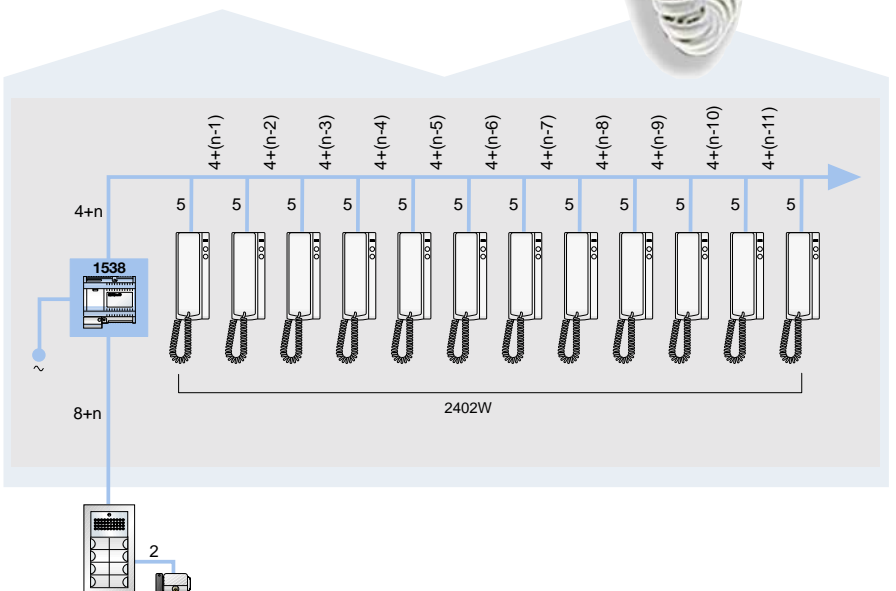

AVAILABLE BOTH IN SURFACE AND FLUSH-MOUNTED VERSIONS

3 12
From 3 to 12 users